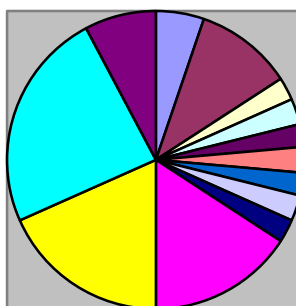

**HOUSING, LEISURE & CUSTOMER
SERVICES DIRECTORATE**

Aids & Adaptions (2) Capital (4) Care & Repair (1)
Housing Options (1) Income (1) IT (1)
OSS (1) Leisure (1) Performance (1)
Wardens (6) Repairs (7) Sure Start (9)
Tenancy (3)

What did you compliment?

The majority of compliments related to Landscape & Countryside/Cleansing, Wardens, Surestart and Repairs