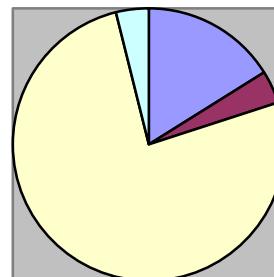

**ENVIRONMENT & PLANNING
DIRECTORATE**

Building Control (4) Development Control (1)
Landscape & Countryside/Cleansing (19) Dial A Ride (1)